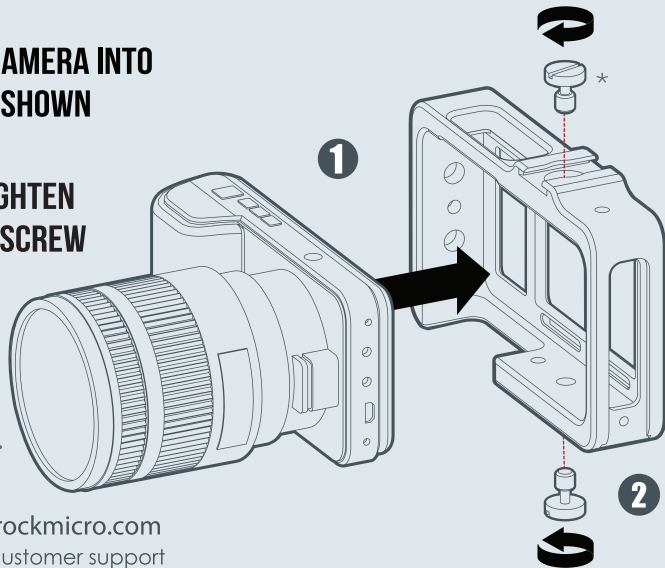

INSTALL BLACKMAGIC POCKET CAMERA

1 INSERT CAMERA INTO CAGE AS SHOWN

2 FULLY TIGHTEN BOTTOM SCREW

* Secure the Top Screw but avoid over-tightening.

<http://start.redrockmicro.com>
Tutorials, forums, customer support