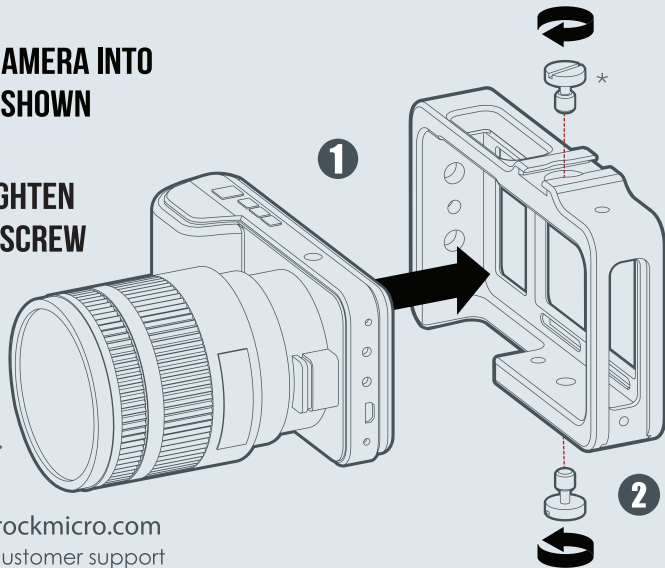

# INSTALL BLACKMAGIC POCKET CAMERA

**1** INSERT CAMERA INTO CAGE AS SHOWN

**2** FULLY TIGHTEN BOTTOM SCREW

\* Secure the Top Screw but avoid over-tightening.

<http://start.redrockmicro.com>  
Tutorials, forums, customer support