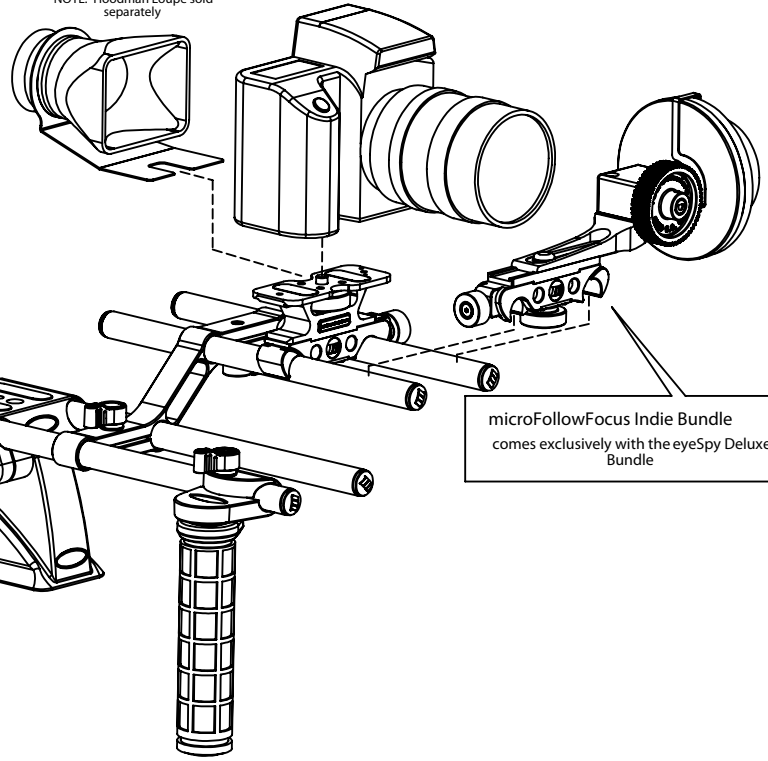

microFollowFocus Indie Bundle comes exclusively with the eyeSpy Deluxe Bundle