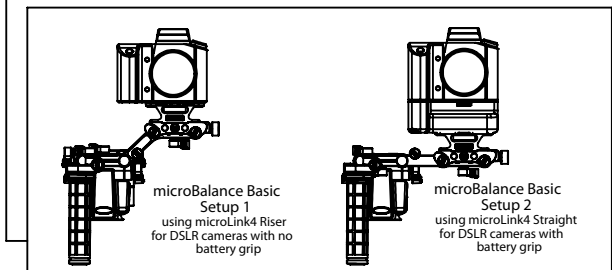

microBalance Basic Setup 1 using microLink4 Riser for DSLR cameras with no battery grip

microBalance Basic Setup 2 using microLink4 Straight for DSLR cameras with battery grip