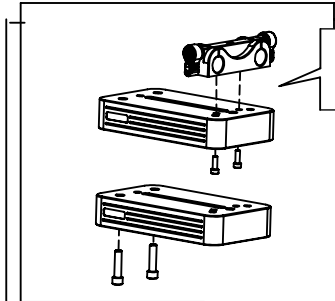

microBalance Starter Kit comes with both the eyeSpy Balance bundle and the eyeSpy Deluxe Bundle

NOTE: Hoodman Loupe sold separately