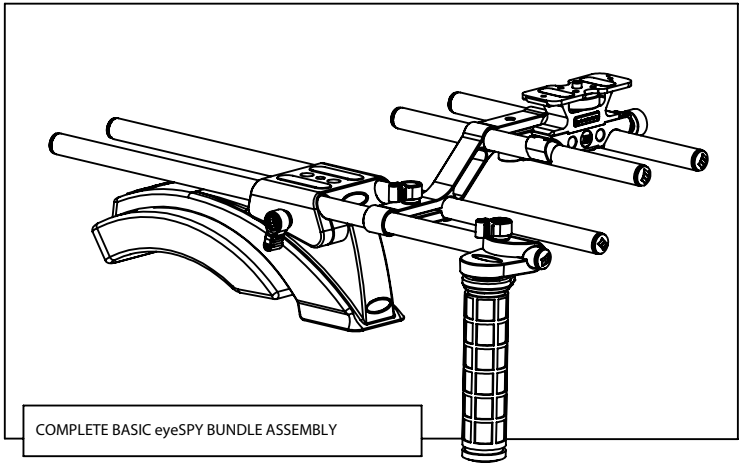

COMPLETE BASIC eyeSPY BUNDLE ASSEMBLY