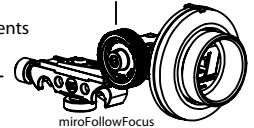

eyeSPY DELUXE Bundle Components

microFollowFocus