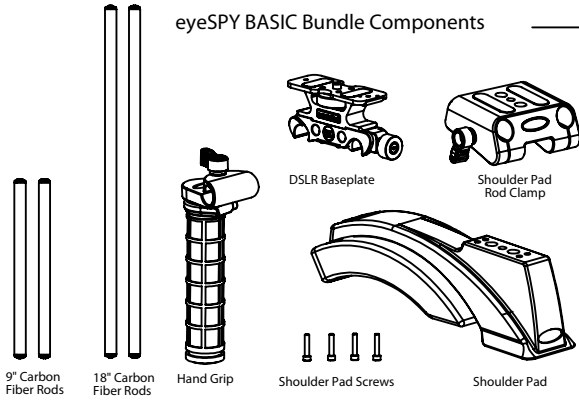

eyeSPY BASIC Bundle Components

eyeSpy Bundles come with your choice of the Straight or Riser microLink4

eyeSPY BALANCE Bundle Components

eyeSPY DELUXE Bundle Components