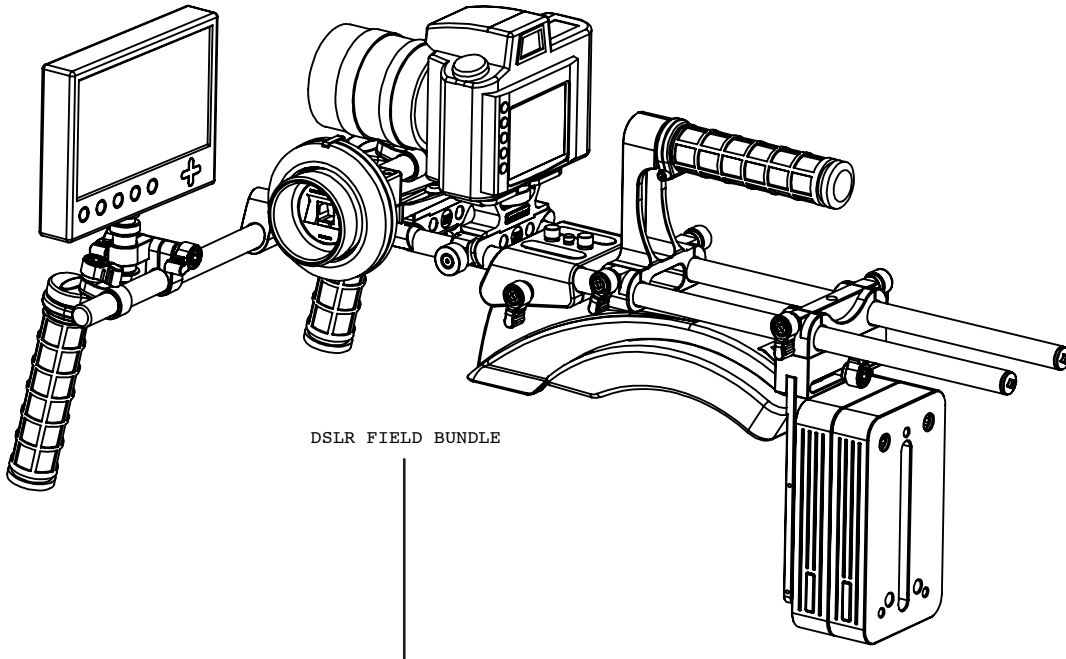

CAST REQUIRED:

DSLR FIELD BUNDLE

BUILD ANY OF THESE RIGS AND MORE USING THE UNIVERSAL SHOULDERMOUNT BUNDLE
 FOR MORE INFORMATION, PLEASE VISIT OUR WEBSITE AT store.redrockmicro.com/universal

EYESPY DELUXE BUNDLE
 EYESPY STANDARD BUNDLE
 EYESPY BALANCE BUNDLE