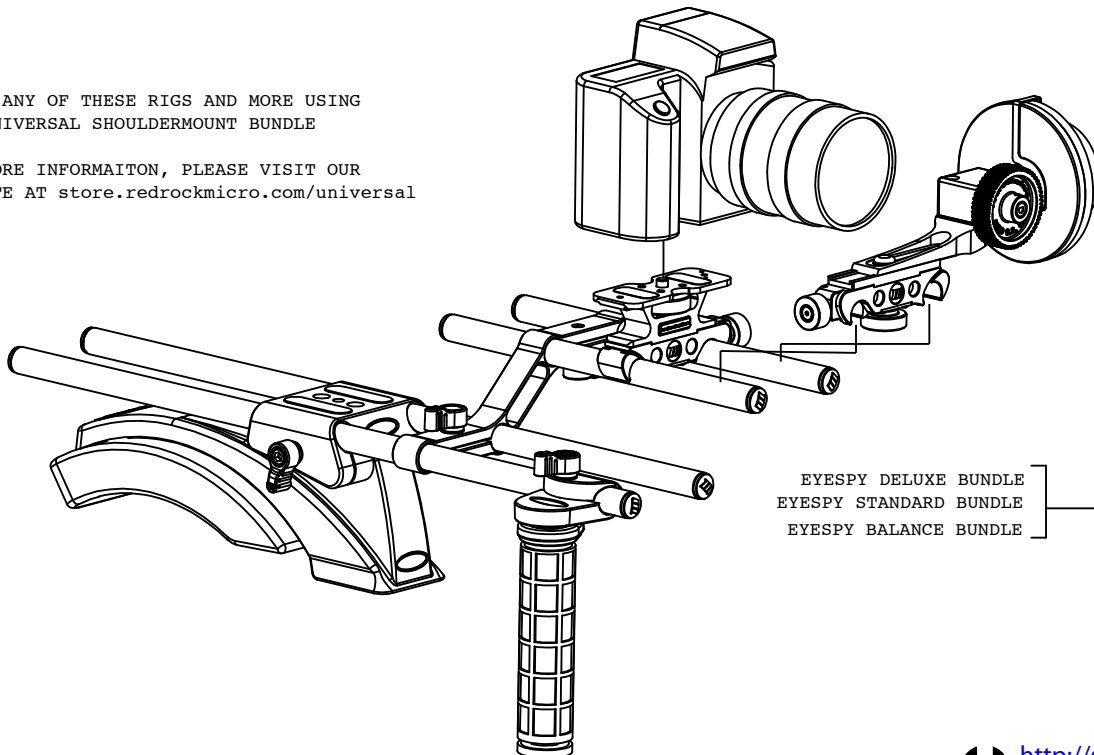

CAST REQUIRED:

DSLR FIELD BUNDLE

BUILD ANY OF THESE RIGS AND MORE USING THE UNIVERSAL SHOULDERMOUNT BUNDLE
 FOR MORE INFORMATION, PLEASE VISIT OUR WEBSITE AT store.redrockmicro.com/universal

EYESPY DELUXE BUNDLE
 EYESPY STANDARD BUNDLE
 EYESPY BALANCE BUNDLE