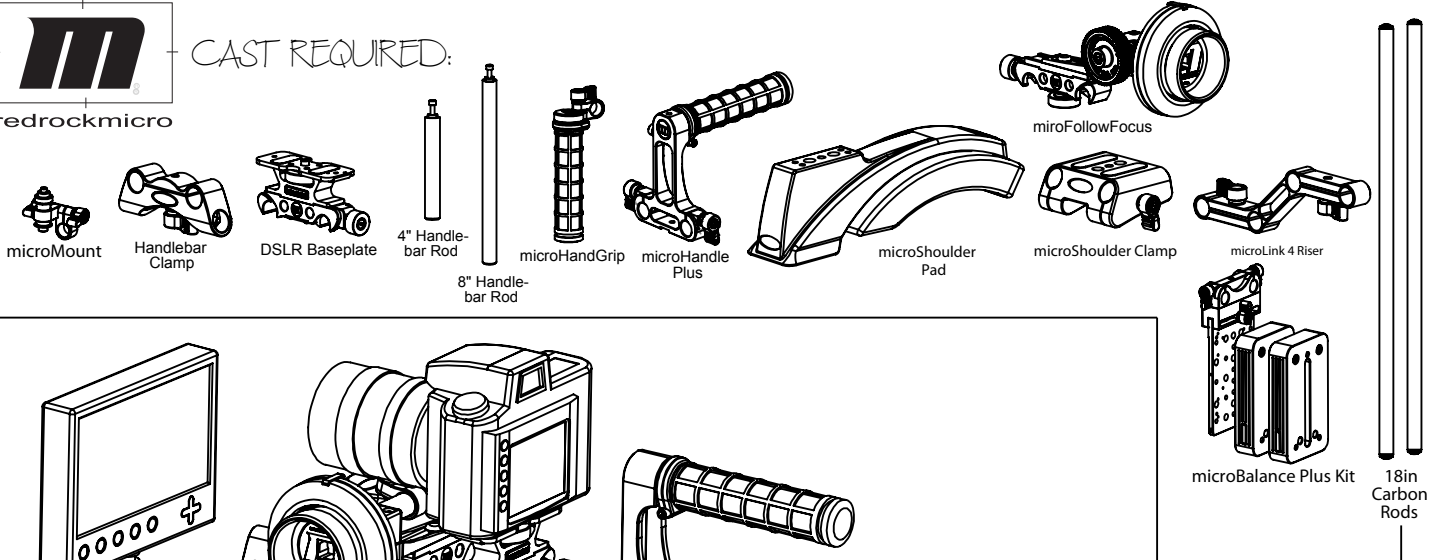

CAST REQUIRED:

DSLR FIELD BUNDLE

BUILD ANY OF THESE RIGS AND MORE USING THE UNIVERSAL SHOULDERMOUNT BUNDLE
 FOR MORE INFORMATION, PLEASE VISIT OUR WEBSITE AT store.redrockmicro.com/universal

EYESPY DELUXE BUNDLE
 EYESPY STANDARD BUNDLE
 EYESPY BALANCE BUNDLE