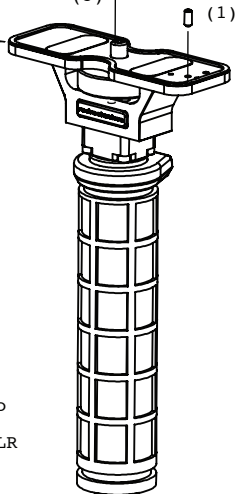

redrockmicro

**Title:** GRIPFIT  
**Scene:** Redrock Micro's HD SLR NANO Series

Cast Required:

DSLR Baseplate  
Handgrip  
Assembly\*

  
Camera  
set screw

Optional  
Lip Pad

\*Handgrip and DSLR Baseplate  
come preassembled

(2) Optional Lip Pad Assembly

- (1) Add camera specific set screw to DSLR Baseplate
- (2) OPTIONAL: Attach Lip Pad to DSLR Baseplate
- (3) Attach camera to DSLR Baseplate

NOW GO SHOOT!

create the cinema experience