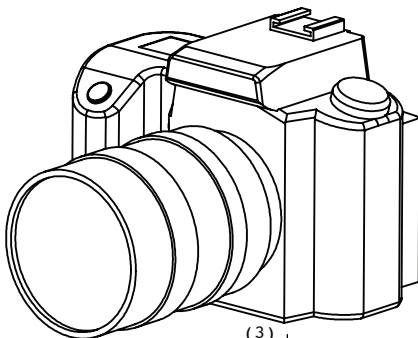

redrockmicro

**Title:** GRIPFIT  
**Scene:** Redrock Micro's HD SLR NANO Series

Cast Required:

DSLR Baseplate  
Handgrip  
Assembly\*

  
Camera  
set screw

Optional  
Lip Pad

\*Handgrip and DSLR Baseplate  
come preassembled

(2) Optional Lip Pad Assembly

- (1) Add camera specific set screw to DSLR Baseplate
- (2) OPTIONAL: Attach Lip Pad to DSLR Baseplate
- (3) Attach camera to DSLR Baseplate

NOW GO SHOOT!

create the cinema experience