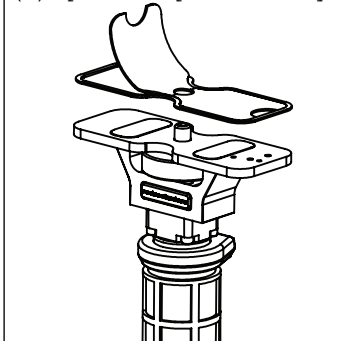

redrockmicro

**Title:** GRIPFIT  
**Scene:** Redrock Micro's HD SLR NANO Series

Cast Required:

DSLR Baseplate  
Handgrip  
Assembly\*

  
Camera  
set screw

Optional  
Lip Pad

\*Handgrip and DSLR Baseplate  
come preassembled

(2) Optional Lip Pad Assembly

- (1) Add camera specific set screw to DSLR Baseplate
- (2) OPTIONAL: Attach Lip Pad to DSLR Baseplate
- (3) Attach camera to DSLR Baseplate

NOW GO SHOOT!

create the cinema experience