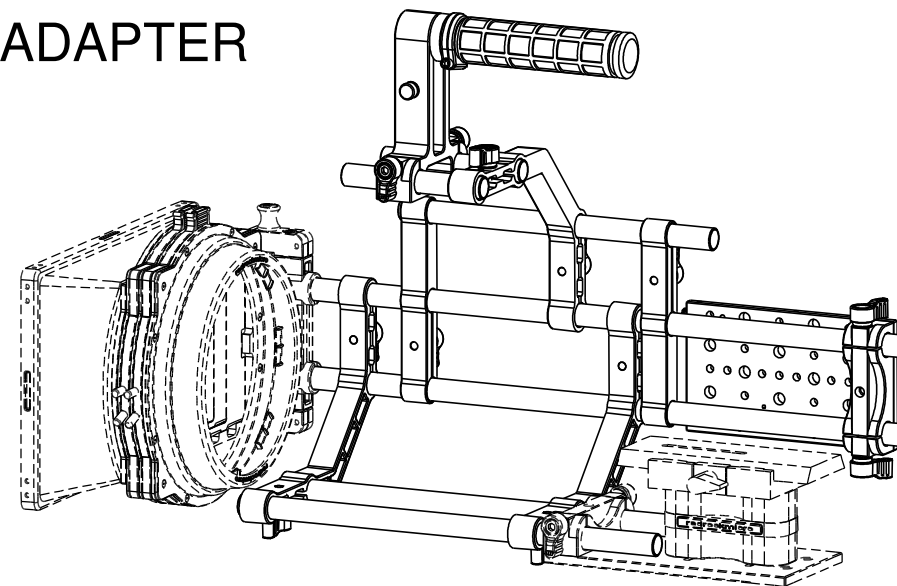

(3) 15mm X 60mm BRACKETS

(1) CHEESE PLATE

(2) MICRO QUICK CLAMPS

(2) 15mm X 60mm LINKS

"T" HANDLE & GRIP

(2) 18" IRIS RODS

(2) 12" IRIS RODS

(2) 9" IRIS RODS

(2) 4" IRIS RODS

(8) IRIS RODS

D-SLR

MATTEBOX, SHOULDER MOUNT AND BASE PLATE SOLD SEPARATELY

CAMERA

MATTEBOX AND BASE PLATE SOLD SEPARATELY

ADAPTER

MATTEBOX AND BASE PLATE SOLD SEPARATELY