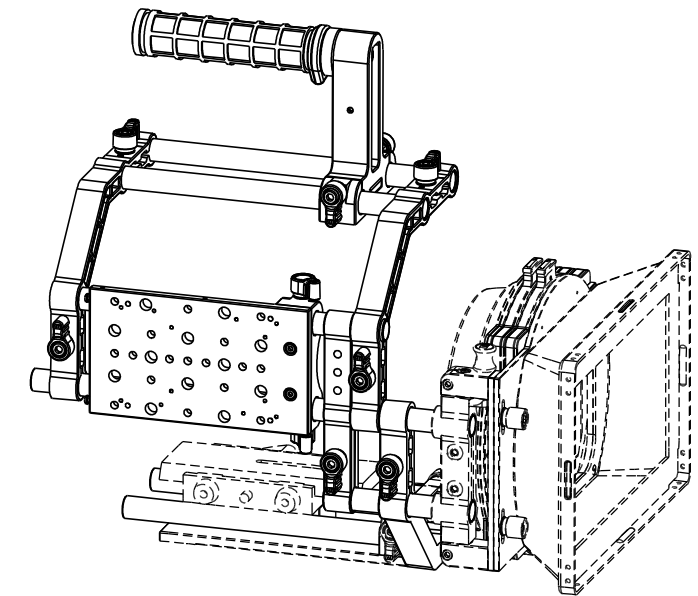

(3) 15mm X 60mm BRACKETS

(1) CHEESE PLATE

(2) MICRO QUICK CLAMPS

(2) 15mm X 60mm LINKS

"T" HANDLE & GRIP

(2) 18" IRIS RODS

(2) 12" IRIS RODS

(2) 9" IRIS RODS

(2) 4" IRIS RODS

(8) IRIS RODS

D-SLR

MATTEBOX, SHOULDER MOUNT AND BASE PLATE SOLD SEPARATELY

CAMERA

MATTEBOX AND BASE PLATE SOLD SEPARATELY

ADAPTER

MATTEBOX AND BASE PLATE SOLD SEPARATELY