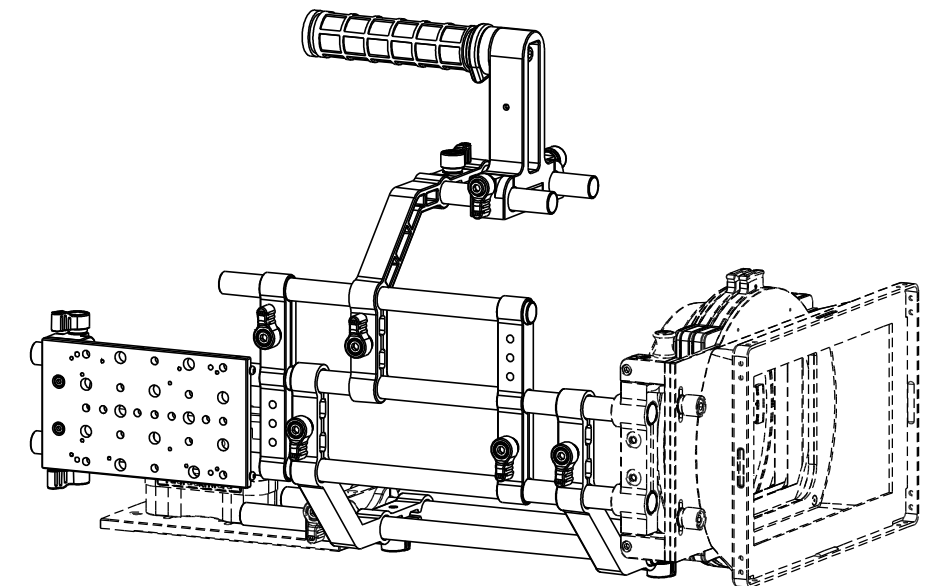

(3) 15mm X 60mm BRACKETS

(1) CHEESE PLATE

(2) MICRO QUICK CLAMPS

(2) 15mm X 60mm LINKS

"T" HANDLE & GRIP

(2) 18" IRIS RODS

(2) 12" IRIS RODS

(2) 9" IRIS RODS

(2) 4" IRIS RODS

(8) IRIS RODS

D-SLR

MATTEBOX, SHOULDER MOUNT AND BASE PLATE SOLD SEPARATELY

CAMERA

MATTEBOX AND BASE PLATE SOLD SEPARATELY

ADAPTER

MATTEBOX AND BASE PLATE SOLD SEPARATELY