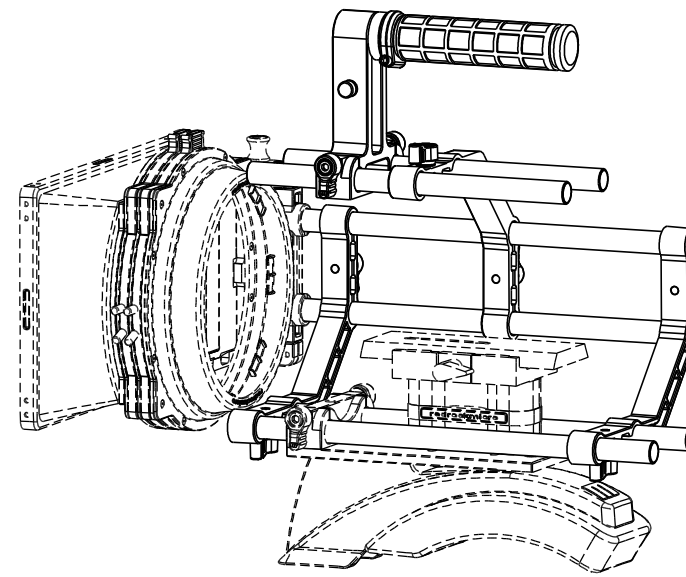

(3) 15mm X 60mm BRACKETS

(1) CHEESE PLATE

(2) MICRO QUICK CLAMPS

(2) 15mm X 60mm LINKS

"T" HANDLE & GRIP

(2) 18" IRIS RODS

(2) 12" IRIS RODS

(2) 9" IRIS RODS

(2) 4" IRIS RODS

(8) IRIS RODS

D-SLR

MATTEBOX, SHOULDER MOUNT AND BASE PLATE SOLD SEPARATELY

CAMERA

MATTEBOX AND BASE PLATE SOLD SEPARATELY

ADAPTER

MATTEBOX AND BASE PLATE SOLD SEPARATELY