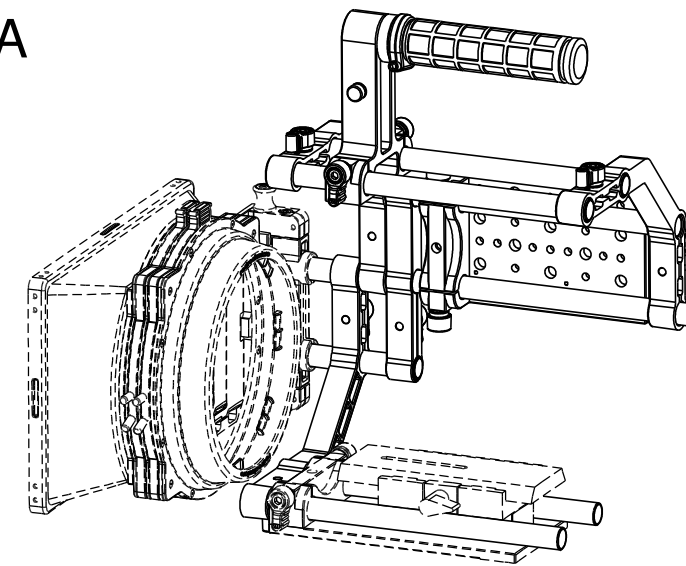

(3) 15mm X 60mm BRACKETS

(1) CHEESE PLATE

(2) MICRO QUICK CLAMPS

(2) 15mm X 60mm LINKS

"T" HANDLE & GRIP

(2) 18" IRIS RODS

(2) 12" IRIS RODS

(2) 9" IRIS RODS

(2) 4" IRIS RODS

(8) IRIS RODS

D-SLR

MATTEBOX, SHOULDER MOUNT AND BASE PLATE SOLD SEPARATELY

CAMERA

MATTEBOX AND BASE PLATE SOLD SEPARATELY

ADAPTER

MATTEBOX AND BASE PLATE SOLD SEPARATELY