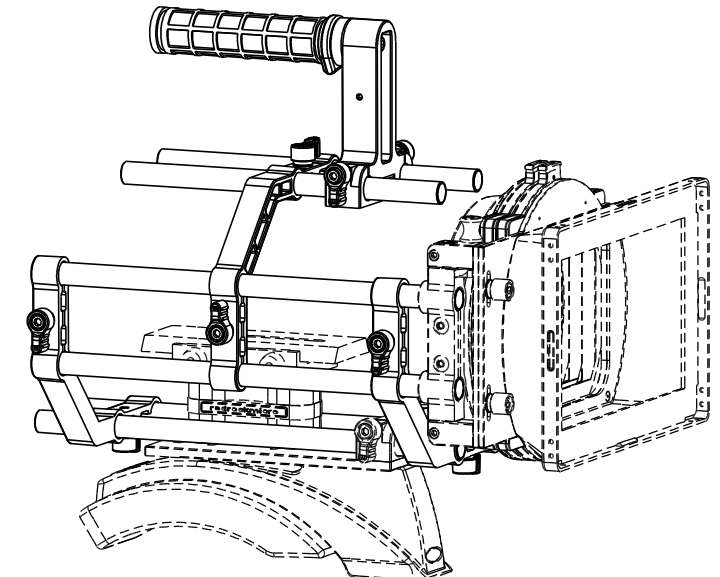

(3) 15mm X 60mm BRACKETS

(1) CHEESE PLATE

(2) MICRO QUICK CLAMPS

(2) 15mm X 60mm LINKS

"T" HANDLE & GRIP

(2) 18" IRIS RODS

(2) 12" IRIS RODS

(2) 9" IRIS RODS

(2) 4" IRIS RODS

(8) IRIS RODS

D-SLR

MATTEBOX, SHOULDER MOUNT AND BASE PLATE SOLD SEPARATELY

CAMERA

MATTEBOX AND BASE PLATE SOLD SEPARATELY

ADAPTER

MATTEBOX AND BASE PLATE SOLD SEPARATELY